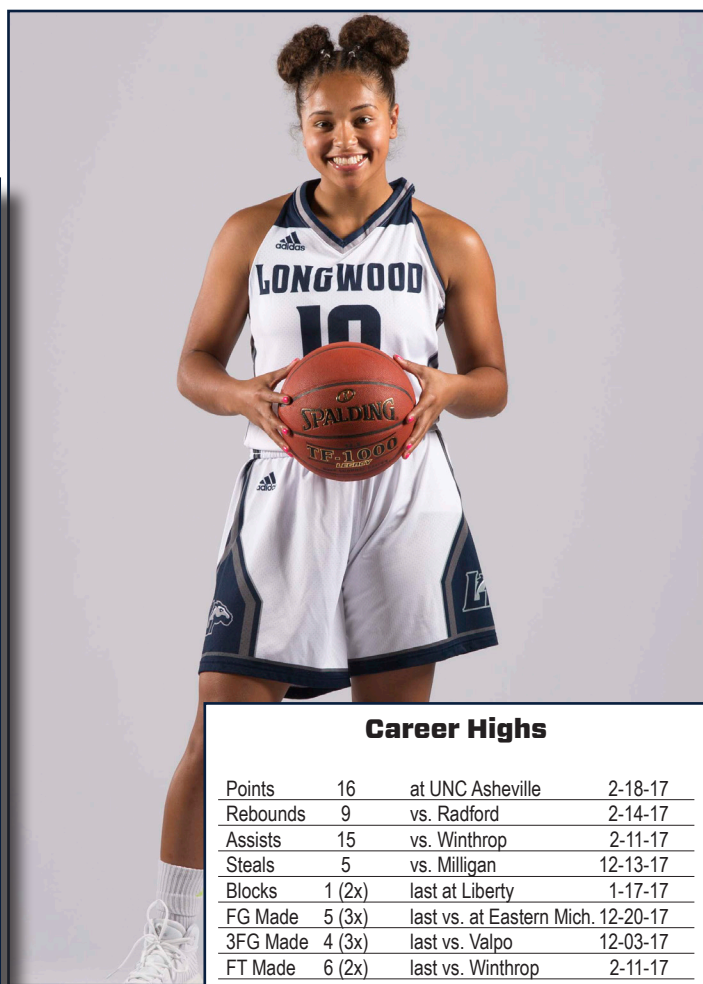

2017-18 Game Log

Opp	FG-A	3FG-A	FT-A	O-D-T	PF	TP	A	TO	B	S	Min
at Marshal	2-7	1-5	4-6	0-2-2	1	9	4	4	0	0	24*
at N.C. Central	0-8	0-3	5-6	0-2-2	4	5	2	2	0	4	30*
UMass-Lowell	2-7	1-5	2-4	1-3-4	4	7	5	0	0	2	37*
Fairleigh Dickinson	4-7	2-5	2-4	0-0-0	1	12	2	5	0	2	33*
at Delaware St.	1-7	1-5	0-0	0-4-4	2	3	3	4	0	0	35*
Valparaiso	4-9	4-7	2-2	0-3-3	4	14	5	2	0	0	37*
at Wagner	1-8	1-4	5-6	0-1-1	2	8	3	1	0	4	40*
Milligan	2-11	1-6	3-6	1-1-2	2	8	6	2	0	5	37*
at Eastern Mich.	5-14	1-6	2-3	0-2-2	2	13	1	3	0	1	40*
at George Mason	2-8	0-4	0-0	0-3-3	1	4	2	3	1	1	29*
Norfolk State	1-6	1-4	0-0	1-1-2	3	3	5	4	0	1	38*
at Charleston Sou.	3-12	2-9	1-1	1-2-3	1	9	3	3	0	1	37*
Presbyterian	3-9	3-6	2-2	0-0-0	0	11	2	1	0	0	38*
Gardner-Webb											
at Asheville											
Radford											
at High Point											
Liberty											
at Campbell											
at Winthrop											
Charleston Sou.											
High Point											
at Presbyterian											
at Gardner-Webb											
Campbell											
at Radford											
Asheville											
at Liberty											
Winthrop											